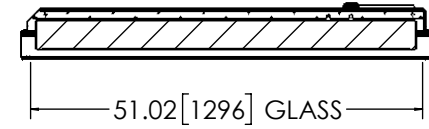

9800DS (86.5-49.3-3.8)
Glass/DS Extrusion (GEN 3)
Assembly Basic Dimensions
7-29-22

SECTION A-A

SECTION D-D