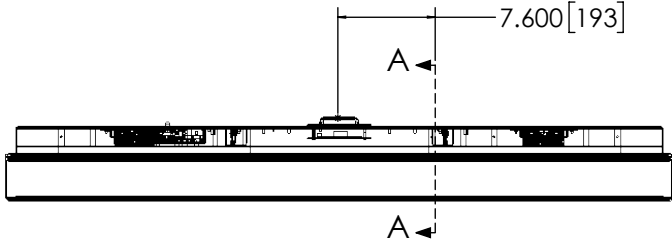

AE5550D/AE5550-DS
Maximum Size TV
(49-29-3.5) for Elite
(49-29-3.2) for Direct Sun
Assembly Glass DS Extrusion
Dimensional Drawing
01-24-24

SECTION A-A

SECTION B-B