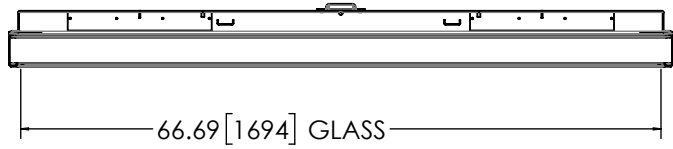

AE7570D/AE7570-DS
Maximum Size TV
(66.5-38.3-3.5) for Elite
66.5-38.3-3.2) for Elite Direct Sun
DS Extrusion
Dimensional Drawing
3/24/2022

SECTION A-A

SECTION D-D