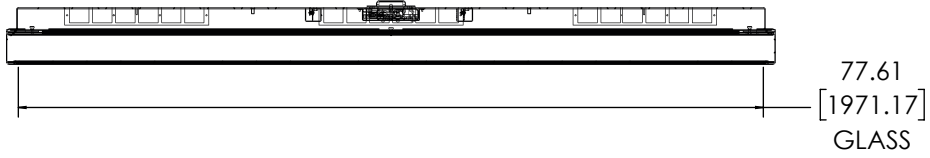

AE8680D/AE8680-DS
Maximum Size TV
(76.3-43.9-3.5 for Elite
76.3-43.9-3.2) for Elite Direct Sun
DS Extrusion
Dimensional Drawing
5/10/2022

SECTION A-A

SECTION D-D