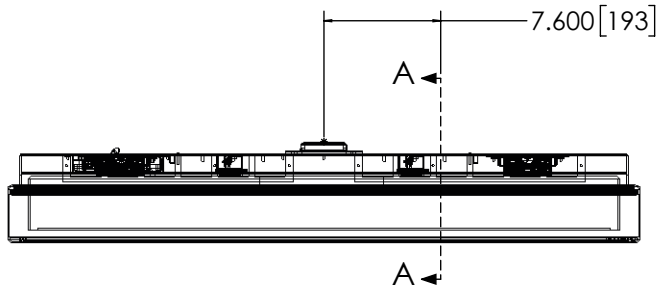

AE4239D/AE4239-DS
 Maximum Size TV
 (38.5-23-3.5) for Elite
 (38.5 -23-3.2) for Elite Direct Sun
 DS Extrusion
 Dimensional Drawing
 7-21-21

SECTION A-A

SECTION B-B